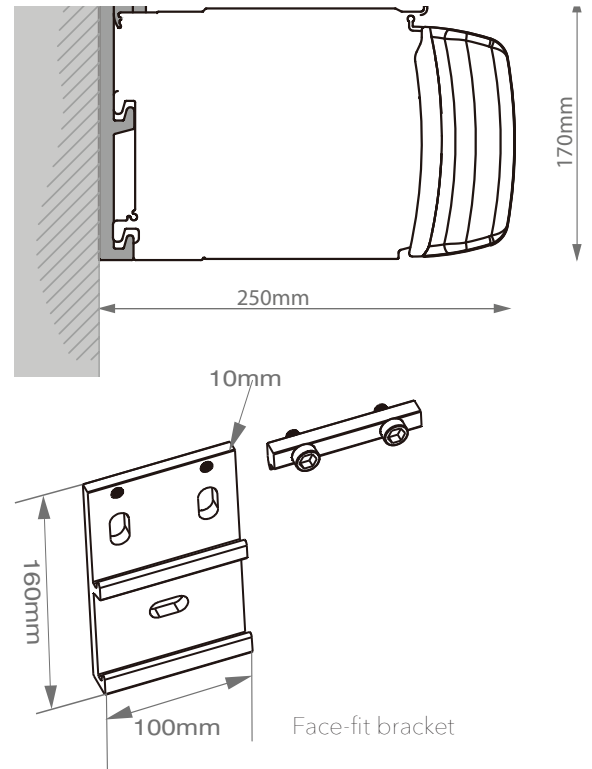

TECHNICAL INFORMATION

OPERATION

The Full Cassette Folding Arm Awnings are powered by automation only.

SIZE

They have a maximum width of 7m with a projection of 3.5m. (NB: The width of the awning must be more than 500mm bigger than the projection for the awning to work.)

PITCH

The pitch of the awning can be set on installation from a minimum of 5° down to 45°, if requested.

Close up of Full Cassette

BENEFITS

NO POSTS

No posts or poles means that no floor space is taken up by the Awning.