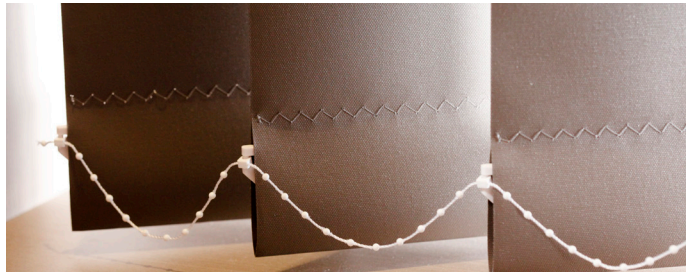

VERTICAL DRAPES

FACTSHEET

VERSATILE AND PRACTICAL

Highly practical and versatile, Vertical Drapes are perfect for installing in front of sliding doors and windows. Vertical Drapes can be fitted to most shapes, even sloping doors or windows next to staircases.

WEIGHTS

There are three different types of weights: weights and chains, special weights, or sewn-in weights (see below).

CONTROL OPTIONS

Vertical Drapes can be controlled via cord and chain or a wand.

STACK OPTIONS

Vertical Drapes are stacked depending on where the window opening is. This is shown below:

LEFT

RIGHT

SPLIT

CENTER

Weights and Chain

Special Weights

Sewn-In Weights

BENEFITS

EASILY REPLACED

Vertical Drapes are perfect for rental properties and families with pets, as single slats are easily replaced if damage occurs.

COLOUR COORDINATION

Tracks are colour coordinated to match your chosen fabric. Vertical Drapes can be further customised with an insert fabric for the holding strip, or a fashionable pelmet.