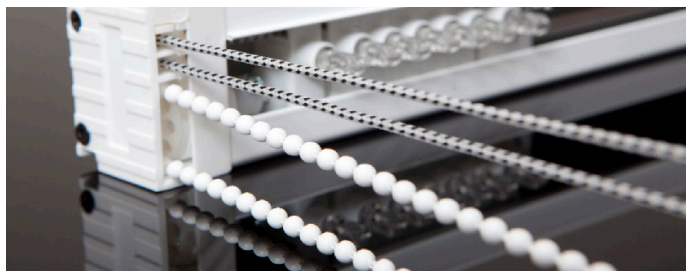

VERTICAL DRAPES

FACTSHEET

VERSATILE AND PRACTICAL

Highly practical and versatile, Vertical Drapes are perfect for installing in front of sliding doors and windows. Vertical Drapes can be fitted to most shapes, even sloping doors or windows next to staircases.

WEIGHTS

There are three different types of weights: weights and chains, special weights, or sewn-in weights (see below).

CONTROL OPTIONS

Vertical Drapes can be controlled via cord and chain or a wand.

STACK OPTIONS

Vertical Drapes are stacked depending on where the window opening is. This is shown below:

LEFT

RIGHT

SPLIT

CENTER

Weights and Chain

Special Weights

Sewn-In Weights

BENEFITS

EASILY REPLACED

Vertical Drapes are perfect for rental properties and families with pets, as single slats are easily replaced if damage occurs.

COLOUR COORDINATION

Tracks are colour coordinated to match your chosen fabric. Vertical Drapes can be further customised with an insert fabric for the holding strip, or a fashionable pelmet.