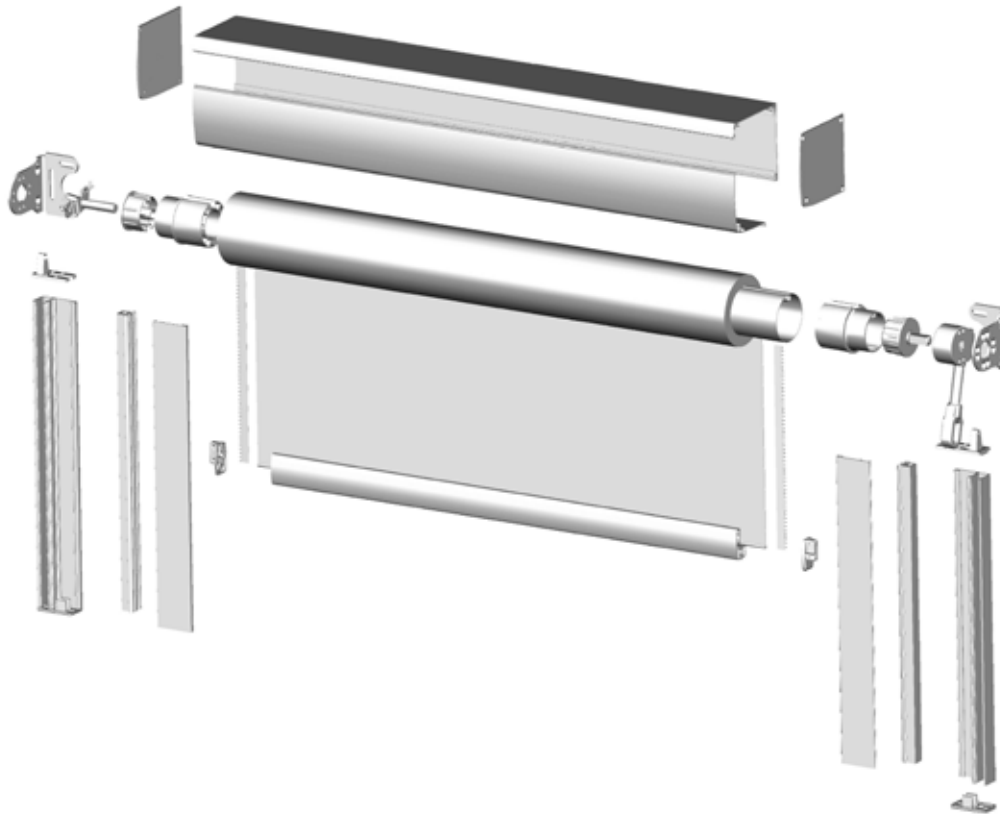

ZIP AWNINGS

FACTSHEET

THE STRONGEST CHANNEL AWNING

Zip Awnings offer extra strength to an otherwise standard straight-drop awning. The Zip Awning features side channels where the fabric is fitted using a hidden zip. The zip opens and closes during operation and is able to withstand gentle winds, making it perfect for outdoor entertaining areas.

Zip Awnings can also be motorized.

TECHNICAL INFORMATION

ZIP SYSTEM

The channels either side of the Zip Awning house and conceal a zip, which holds the fabric in place and prevents the fabric from dislodging. As the awning is raised or lowered, the zip automatically opens and closes to allow movement. The Zip Awning is the strongest of all the channel awning systems and offers the most wind resistance.

OPERATION

The Zip Awning operates by crank control, which is simple and easy to use and requires very little effort. The Zip Awning can also be motorised with a Wynmotion motor.

Close-up of Zip Awning

BENEFITS

RANGE OF FABRICS

The Zip Awning can be made with sunscreen, acrylic, or canvas fabric all of which are effective in blocking harmful UV rays.

CHILD-SAFE

The lack of cords or cables adds an extra level of child-safety.